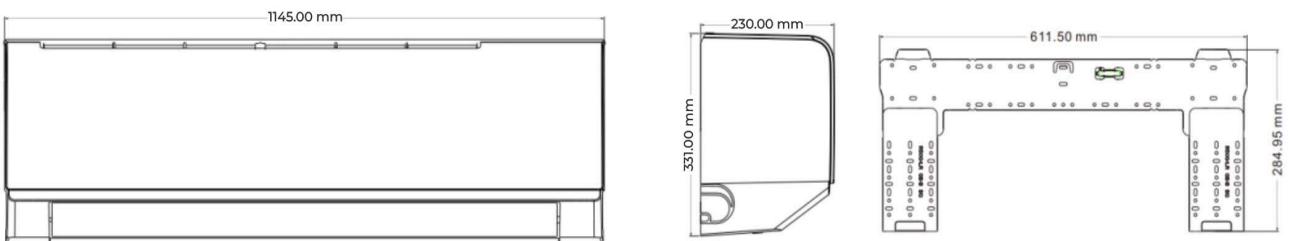

Type C

Indoor Dimensions

9K,12K AUX-RAC-09TypeC, AUX-RAC-12TypeC/l

18K AUX-RAC-18JTypeC/l

24 K AUX-RAC-24JTypeC/l

Type C

Outdoor Dimensions

9K,12 K AUX-RAC-09TypeC/O , AUX-RAC-12TypeC/O