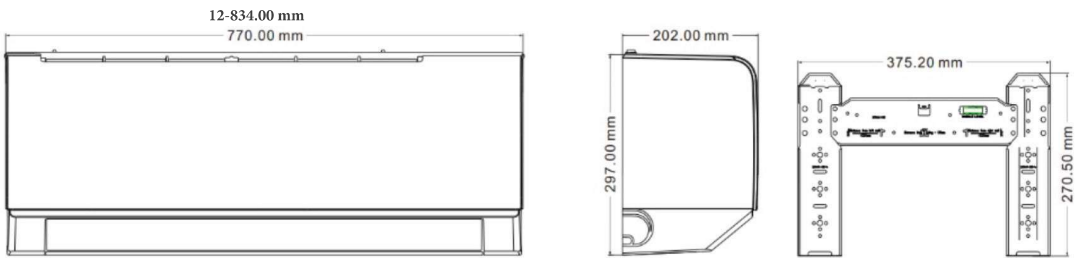

Type C

Indoor Dimensions

9K,12K AUX-RAC-09TypeC, AUX-RAC-12TypeC/l