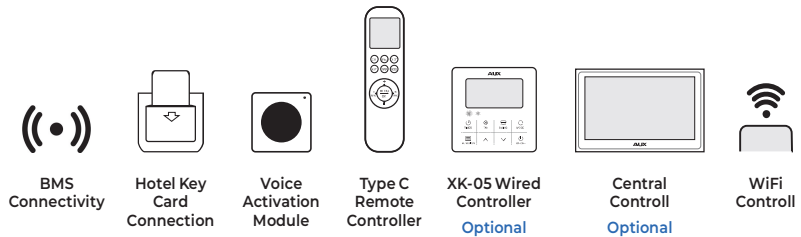

Specifications

Size			09K	12K	18K	24K
Model			ASW-H09B5C4/ CAR3DI-C3	ASW-H12C5C4/ CAR3DI-B8	ASW-H18E3D4/ CAR3DI-C0	ASW-H24F7A4/ CAR3DI-B9
Rated Capacity	Cooling	kW	2.7(0.6-4.0)	3.5(0.65-4.1)	5.4(1.3-5.9)	7.3(1.8-7.4)
	Heating	kW	3.3(0.8-4.2)	4.2(0.93-4.2)	5.8(1.3-6.1)	7.4(1.8-8.0)
	Dehumidifying	Kg/h	1	1	1.6	2.2
Rated Power Consumption	Cooling	kW	0.72(0.1-1.2)	0.87(0.13-1.55)	1.43(0.29-1.95)	1.7(0.23-2.3)
	Heating	kW	0.8(0.2-1.2)	1.06(0.23-1.30)	1.33(0.25-1.8)	2.3(0.23-2.53)
Rated Running Current	Cooling	A	3.7(0.56-5.32)	4.2(0.56-5.8)	6.4(2.2-6.8)	7.9(1-10)
	Heating	A	4.0(1.02-5.32)	4.8(1.0-6.3)	6.1(2.0-8.0)	10.5(1-11)
Max. Input Power		kW	1.6	1.5	2.4	3.2
Max. Input Current		A	9	9.0	12	16
Pdesign-cooling (kW)		/	2.7	3.5	5.4	6.1
Pdesign-heating (kW)-warmer		/	2.6	3.4	5.4	6.8
Annual power consumption-cooling (kwh/a)		/	112	145	215	246
Annual power consumption-heating (kwh/a) -warmer		/	617	866	1303	1763
SEER		/	8.5	8.5	8.8	8.7
ENERGY LEVEL		/	A+++	A+++	A+++	A+++
SCOP		/	5.9	5.5	5.8	5.4
ENERGY LEVEL		/	A+++	A+++	A+++	A+++
Power supply source		V/Ph/Hz	220-240V-1-50Hz	220-240V-1-50Hz	220-240V-1-50Hz	220-240V-1-50Hz
Refrigerant		/	R32	R32	R32	R32
Refrigerant Charged		g	550	600	1030	1200
Air Flow Volume		m³/h	700	650	1000	1300
Noise level IDU		dB (A)	54	56	56	62
Noise level ODU		dB (A)	61	62	63	65
Indoor unit weight (Net)		Kg	8	8	13	14
Outdoor unit weight (Net)		Kg	22.5	24.5	28.5	41
IDU Fan motor	Rated Output Power	W	18	18	30	50
Compressor type		/	rotary	rotary	rotary	rotary
Compressor Brand		/	GMCC	GMCC	SANYO	GMCC
ODU Fan motor	Rated Power	W	35	35	40	65
IDU Net Dimension (WxDxH)		mm	774*299*202	834*299*202	1145*331*230	1145*331*230
IDU Packing Dimension (WxDxH)		mm	831*371*282	891*371*282	1210*400*327	1210*400*327
ODU Net Dimension (WxDxH)		mm	709*280*536	705*279*530	785*300*555	900*700*350
ODU Packing Dimension (WxDxH)		mm	825*345*595	825*345*595	903*382*615	1015*762*425