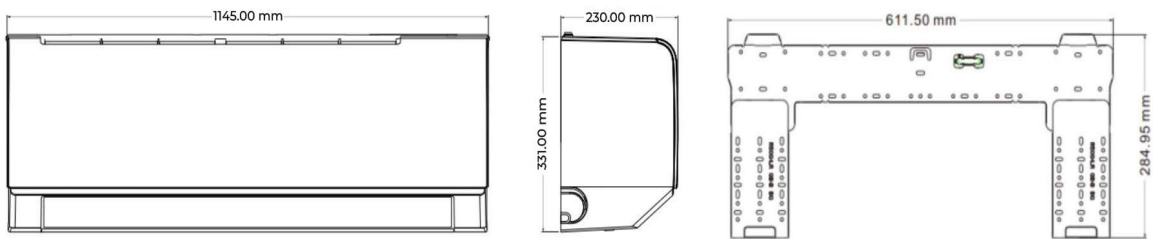

18K AUX-RAC-18JTypeC/l