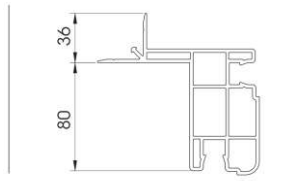

FIXER 80

Length **5.800 mm**
On request
Packing **2 pz / box**
Colour **K**

FIXER 100

Length **5.800 mm**
On request
Packing **2 pz / box**
Colour **K**

SNAPFIX

To install with
FIXER 80 and FIXER 100

Length **5.800 mm**
On request
Packing **4 pz / box**
Colour **K**