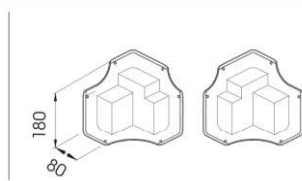

**FIT 100 DX
FIT 100 SX**

Packing **4 pz / box**
Colour **K**