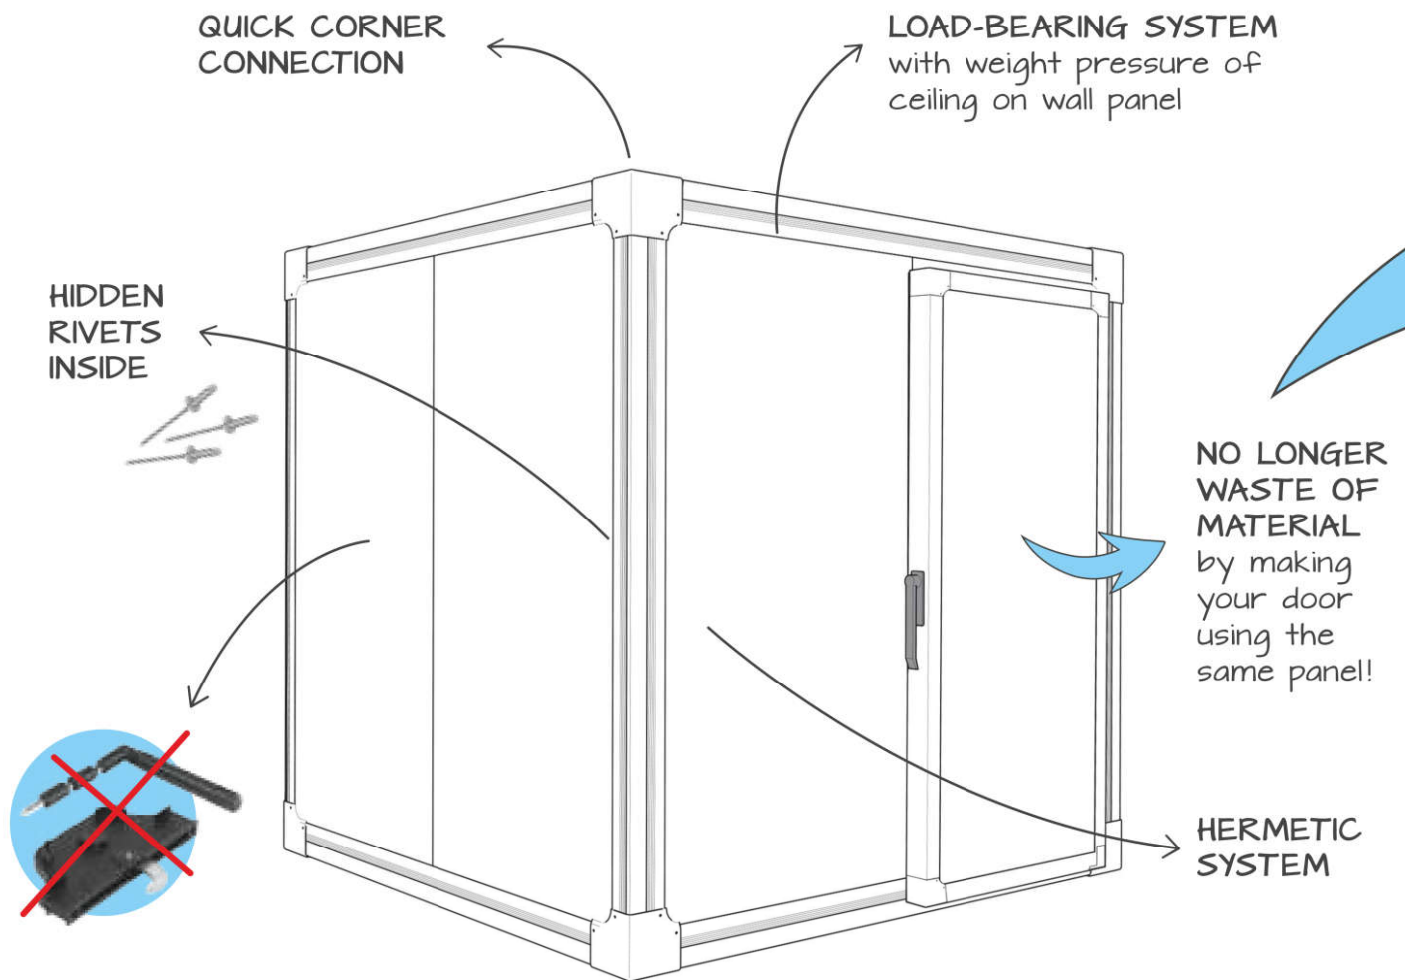

09

FIXER SYSTEM

New and useful system for quick assembly of cold rooms or other buildings using continuous panels.

Innovativo sistema rapido e funzionale per il montaggio di celle frigo o altre strutture a partire da pannelli in continuo.

Système nouveau, rapide et fonctionnel pour l'assemblage de chambres froides ou autres structures à partir de panneaux en continu.

NEW

**ADL / ADLC
TO COMPLETE
THE PROJECT**

**QUICK
AND EASY
FIXING BY
RIVETS**

**FIT 80 DX
FIT 80 SX**

Packing **4 pz / box**
Colour **K**

**FIT 100 DX
FIT 100 SX**

Packing **4 pz / box**
Colour **K**

NEW SYSTEM = MORE BENEFITS !

ADL
CORNER

USE
ADLC
AS DOOR
FRAME

USE
ADL
AS DOOR
PROFILE