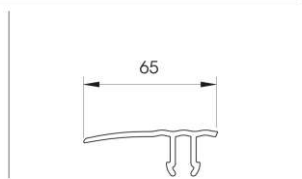

FIXER 80

Length **5.800 mm**
On request
Packing **2 pz / box**
Colour **K**

FIXER 100

Length **5.800 mm**
On request
Packing **2 pz / box**
Colour **K**

SNAPFIX

To install with
FIXER 80 and FIXER 100

Length **5.800 mm**
On request
Packing **4 pz / box**
Colour **K**

**FIT 80 DX
FIT 80 SX**

Packing **4 pz / box**
Colour **K**

**FIT 100 DX
FIT 100 SX**

Packing **4 pz / box**
Colour **K**

NEW SYSTEM = MORE BENEFITS !

ADL
CORNER

USE
ADLC
AS DOOR
FRAME

USE
ADL
AS DOOR
PROFILE