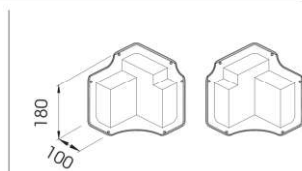

FIXER 80

Length **5.800 mm**
On request
Packing **2 pz / box**
Colour **K**

FIXER 100

Length **5.800 mm**
On request
Packing **2 pz / box**
Colour **K**

SNAPFIX

To install with
FIXER 80 and FIXER 100

Length **5.800 mm**
On request
Packing **4 pz / box**
Colour **K**

**FIT 80 DX
FIT 80 SX**

Packing **4 pz / box**
Colour **K**

**FIT 100 DX
FIT 100 SX**

Packing **4 pz / box**
Colour **K**

NEW SYSTEM = MORE BENEFITS !

ADL
CORNER

USE
ADLC
AS DOOR
FRAME

USE
ADL
AS DOOR
PROFILE