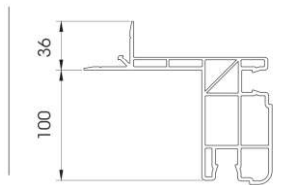

FIXER 80

Length **5.800 mm**
On request
Packing **2 pz / box**
Colour **K**

FIXER 100

Length **5.800 mm**
On request
Packing **2 pz / box**
Colour **K**

SNAPFIX

To install with
FIXER 80 and FIXER 100

Length **5.800 mm**
On request
Packing **4 pz / box**
Colour **K**